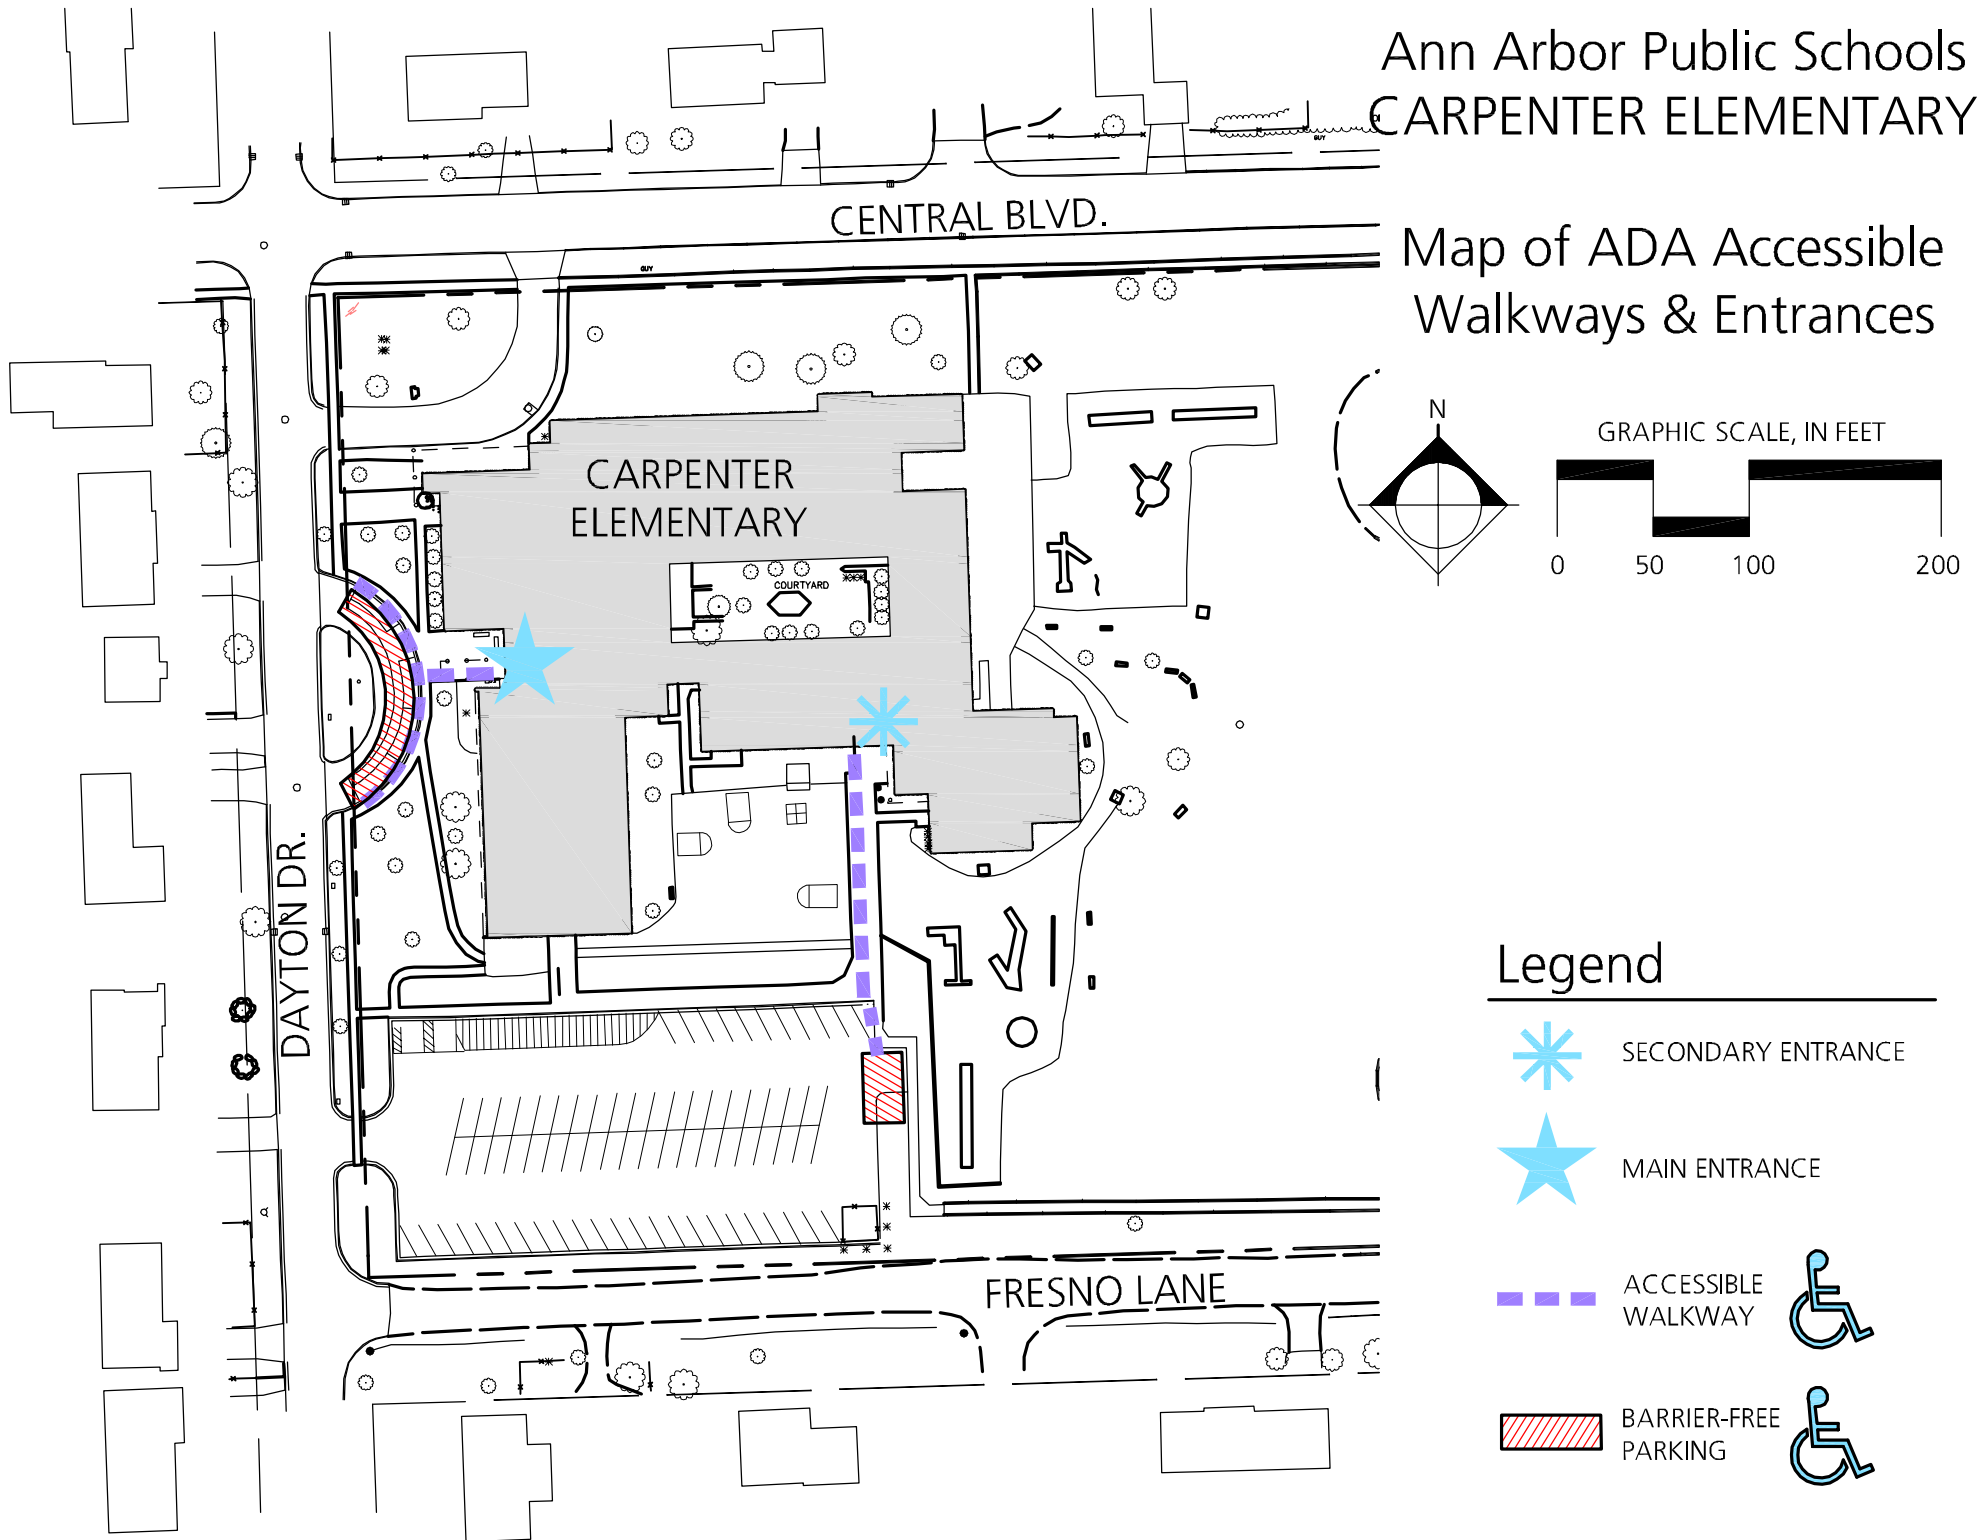

Ann Arbor Public Schools CARPENTER ELEMENTARY

Map of ADA Accessible Walkways & Entrances

Legend

-  SECONDARY ENTRANCE
-  MAIN ENTRANCE
-  ACCESSIBLE WALKWAY 
-  BARRIER-FREE PARKING 